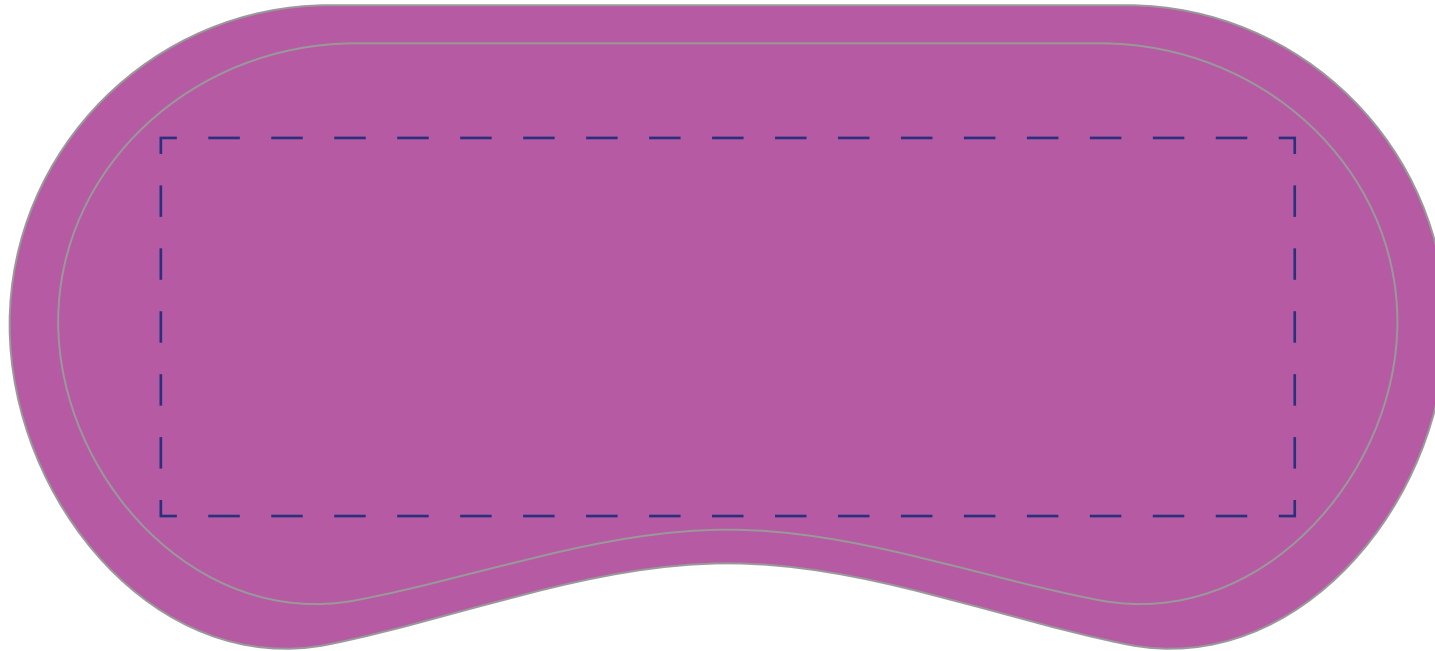

## Colours

Text

## Product Colour

Purple

**Eye Mask with Ear Plugs Set**  
**190mm x 90mm**  
**Branding Method: Screen Print**

## Logo Size

Print Area:  
190mm x 90mm